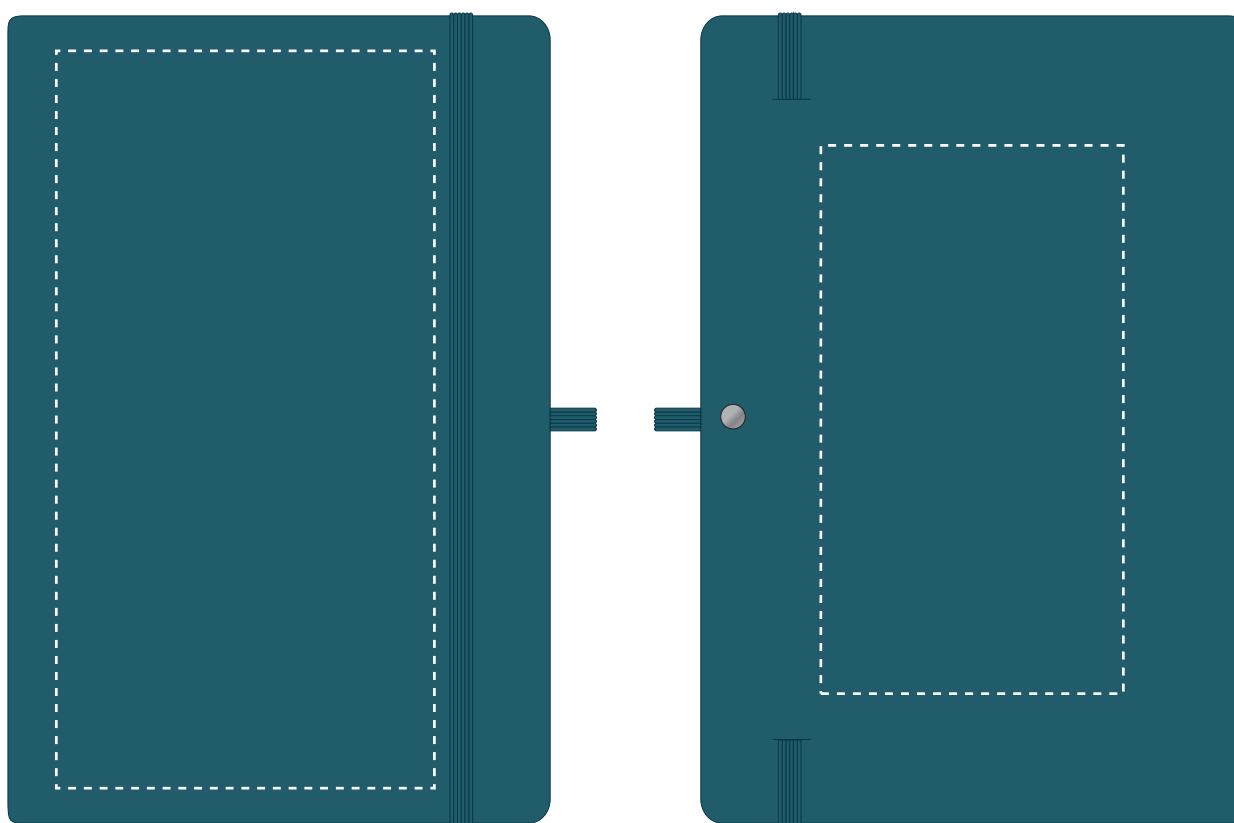

Your Ref:  
Our Ref:

Quantity:  
Version: 1

Product Code: QS0069  
Product Colour: BLUE

**PRINTING CONCERNS:****PRODUCT INFO:**

We stock this item in the following colours

**PANTONE REFERENCE(S)**

- Colour 1
- Colour 2
- Colour 3
- Colour 4

**PRINT LAYOUT**

- CENTRED TO PRINT AREA
- CENTRED TO NOTEBOOK

ARTWORK SCALE 50%

The dashed line is to demonstrate print area and will not appear on your printed item

**PLEASE NOTE:**

- All colours including print and product are for visual purposes only and should not be regarded as the actual colour of the product and print.
- Some products may vary from batch to batch and may differ from previous orders.
- The colour and texture of a product can also have an effect on the final print colour.
- By approving this order we accept that you understand these terms.

To proceed, please approve visual via the online system.

ARTWORK SCALE 100%  
Max print area: 195mm x 100mm

ARTWORK SCALE 100%  
Max print area: 145mm x 80mm